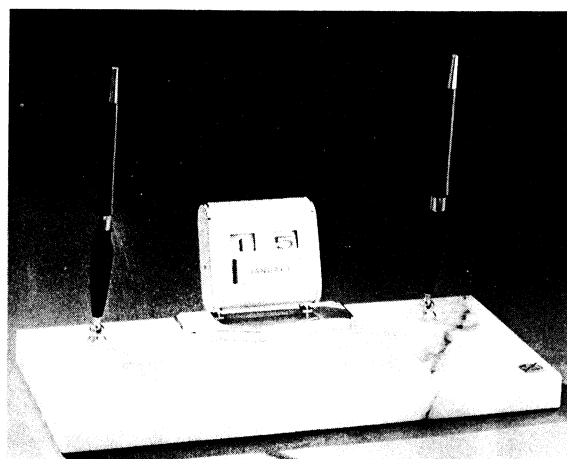

# versatile PEN DESK SETS for the executive

612F - PEN BASE — DOUBLE PEN — WIDE TRAY — KENNEDY — LINCOLN

104RK - PEN BASE — OVAL — DOUBLE PEN — SWIVEL ALARM CLOCK

DELUXE BALL POINT PEN

410CK - PEN BASE — DOUBLE PEN — ALARM CLOCK — AUTO CAL — TRAY — FREE FORM